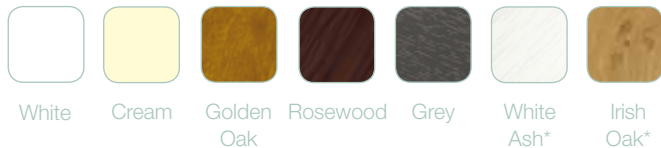

## Stylish versatility

---

Flexible and sophisticated, Lifestyle French doors are available in a range of sizes up to 2 metres wide, providing an impressive entrance to your garden. A tasteful choice of colours allows your doors to compliment your home or conservatory. Whether you are looking for classic white or elegant cream, or if you prefer the natural appearance of rosewood or golden oak, we have a style that's right for you.